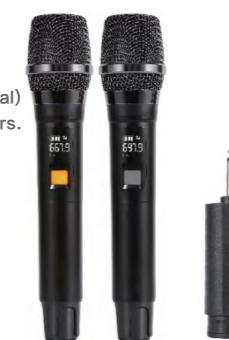

QM-1

U-band FM scheme, 50~100 groups (optional)
Accessible reception range of 30 to 50 meters.
Frequency range 600~700MHz
18650 rechargeable receiver
18650 rechargeable microphone
Metal tube body