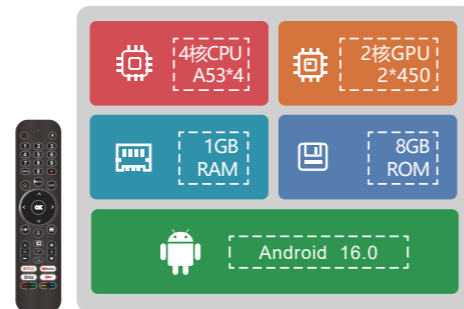

PRODUCTION WORKSHOP

Latest Android OS with TV UI

Android 16.0

Android 15.0

System UI

Yandex OS

Tizen OS

Vidaa OS