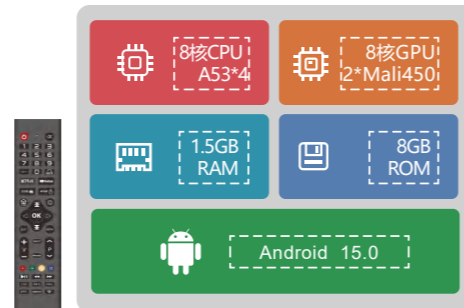

PRODUCTION WORKSHOP

Latest Android OS with TV UI

Android 16.0

Android 15.0

System UI

Yandex OS

Tizen OS

Vidaa OS