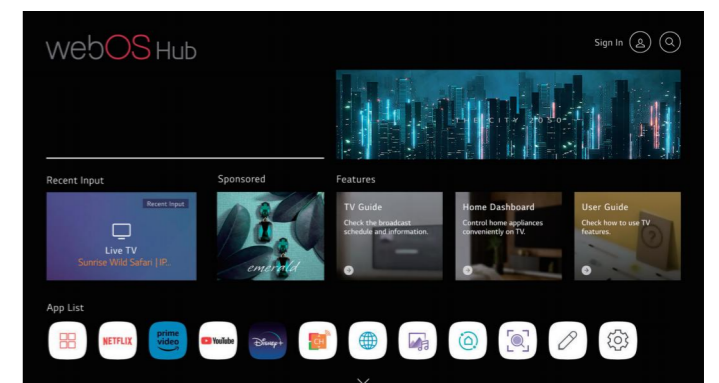

Latest Android OS with TV UI

Android 16.0

Android 15.0

System UI

Yandex OS

Tizen OS

Vidaa OS

Whale OS

Google OS

Web OS