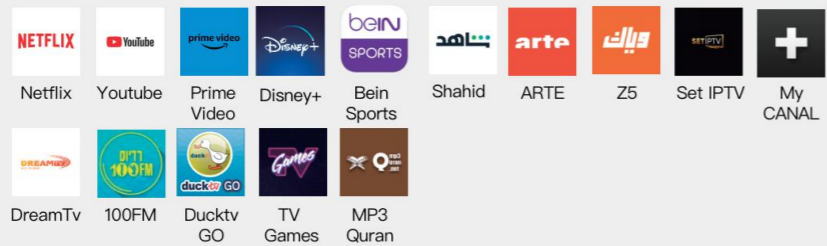

Support for major mainstream applications across different regions

LATAM

EUROPE

CENTRAL & NA

SEA & INDIA

MENA

▶ Frameless Style:15K Series

- Private Model
- High Loading Quantity

Model No	Dimension	Volume/pc (CBM)	Loading QTY(20GP)	Loading QTY(40HQ)
2415K	585*92*362mm	0.0198	1420PCS	3430 PCS
3215K	749*73*458mm	0.025	1120PCS	2720 PCS
4315K	992*98*598mm	0.058	480 PCS	1172 PCS