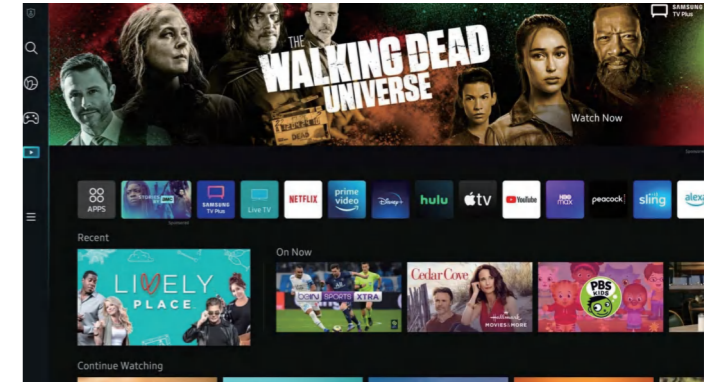

PRODUCTION WORKSHOP

Latest Android OS with TV UI

Android 16.0

Android 15.0

System UI

Yandex OS

Tizen OS

Vidaa OS